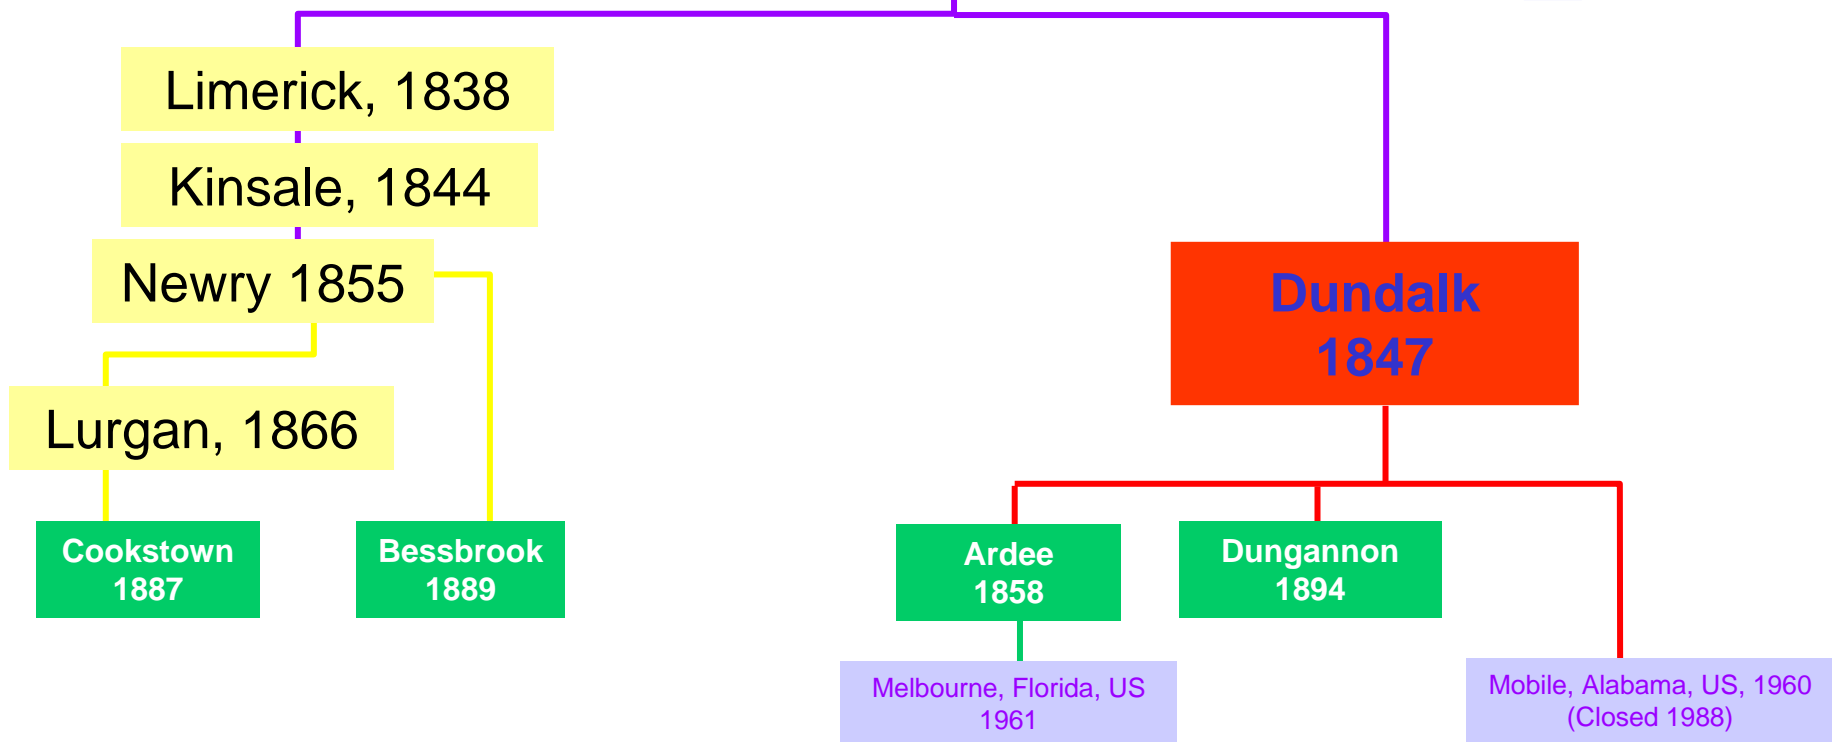

DEVELOPMENT OF FOUNDATIONS

Our tree diagrams show the origin and growth of foundations of the Sisters of Mercy in the Northern Province. They are based on the Diocesan Units which existed in the pre-Province era.

Please check the colour-coded key with each chart.

The origins and growth of our Mission Regions of Nigeria and Zambia are also shown here.

NIGERIA

ZAMBIA

Location Maps

Foundations

ARMAGH

ARMAGH
MERCY UNION
AFRICA
Lagos, Nigeria, 1986

KEY

-  Baggot St Starting Point
-  Outside Diocese
-  Main House
-  Other Houses
-  Missions

Baggot Street
DUBLIN

CLOGHER

CLOGHER MERCY UNION AMERICA

*Annunciation, Florida, US, 1984
Holy Name Florida and
West Palm Beach, Florida, US, 1985*

**Baggot Street
DUBLIN**

Tullamore 1836

Kells, 1844

Navan, 1853

**Strabane
1868**

Buncrana
1922

Mafeking, S Africa, 1897
Minna, Nigeria, 1975

**Derry
1848**