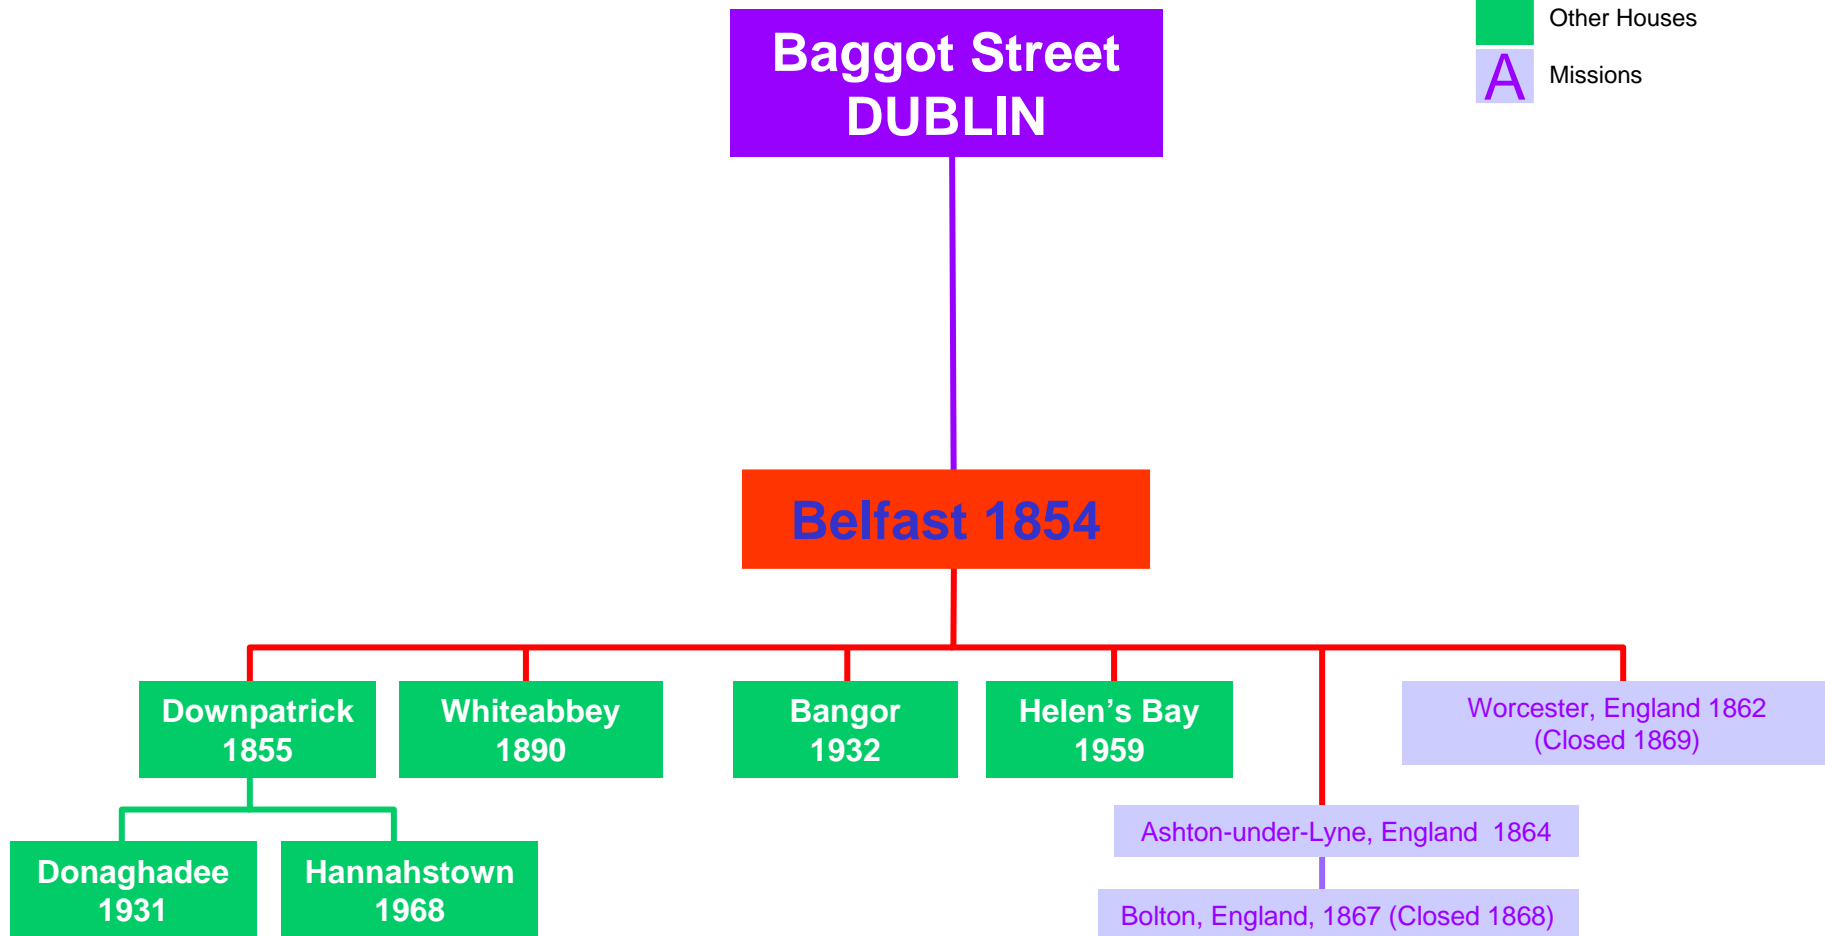

DEVELOPMENT OF FOUNDATIONS

Our tree diagrams show the origin and growth of foundations of the Sisters of Mercy in the Northern Province. They are based on the Diocesan Units which existed in the pre-Province era.

**Baggot Street
DUBLIN**

Tullamore 1836

Kells, 1844

Navan, 1853

**Strabane
1868**

Buncrana
1922

Mafeking, S Africa, 1897
Minna, Nigeria, 1975

**Derry
1848**

Omagh
1852-1855

Moville
1863

Carndonagh
1871

Kilrea
1925

Thornhill
1932

Dundee, Scotland 1860
Victoria Park, Perth, Australia 1899

DOWN & CONNOR

KEY

-  Baggot St Starting Point
-  Outside Diocese
-  Main House
-  Other Houses
-  Missions

DROMORE

KEY

-  Baggot St Starting Point
-  Outside Diocese
-  Main House
-  Other Houses
-  Missions

KILMORE

KEY

-  Baggot St Starting Point
-  Outside Diocese
-  Main House
-  Other Houses
-  Missions