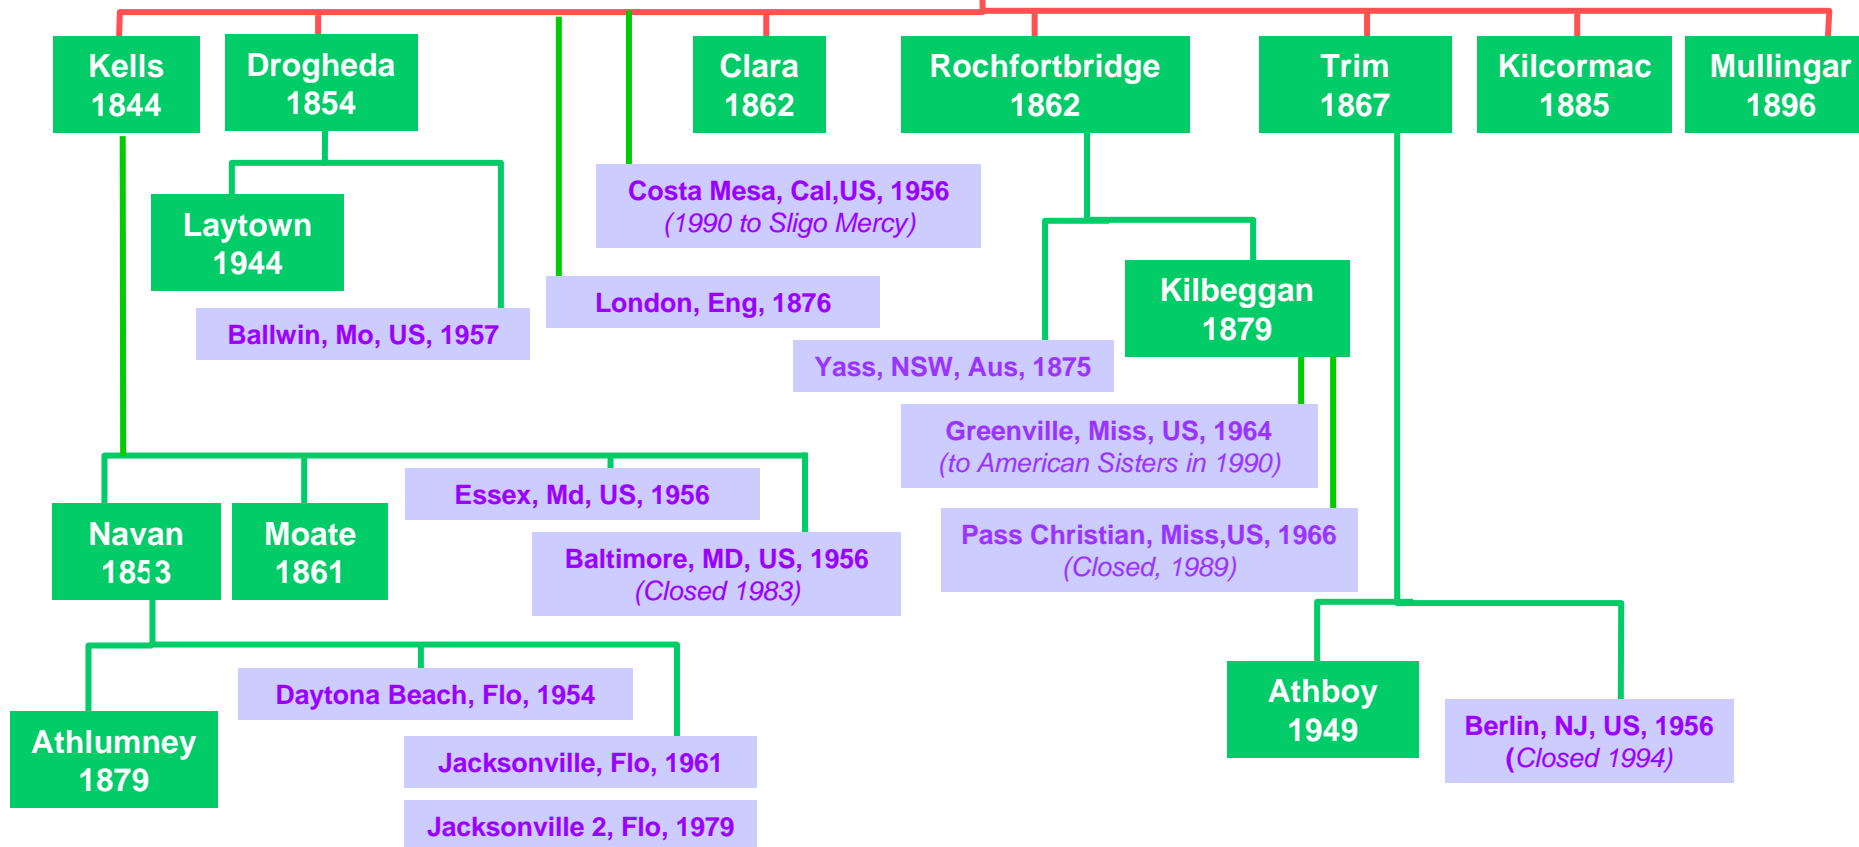

**Baggot Street
DUBLIN**

Tullamore 1836

Kells, 1844

Navan, 1853

**Strabane
1868**

Buncrana
1922

Mafeking, S Africa, 1897
Minna, Nigeria, 1975

**Derry
1848**

NB
All of the Ballyjamesduff
community went to Warrnambool
in Australia in 1872

MEATH

MEATH MERCY UNION

AFRICA

Monze 1979

Fumbo 1983

Kaleya 1990

KEY

-  Baggot St Starting Point
-  Outside Diocese
-  Main House
-  Other Houses
-  Missions

**Baggot Street
DUBLIN**

**Tullamore
1836**

RAPHOE

KEY

-  Baggot St Starting Point
-  Outside Diocese
-  Main House
-  Other Houses
-  Missions

NIGERIAN MISSION REGION

In **1993** the different groups became one unit in Nigeria and in **1994**, after first Chapter, they voted to belong to the **Northern Province**

ZAMBIAN MISSION REGION