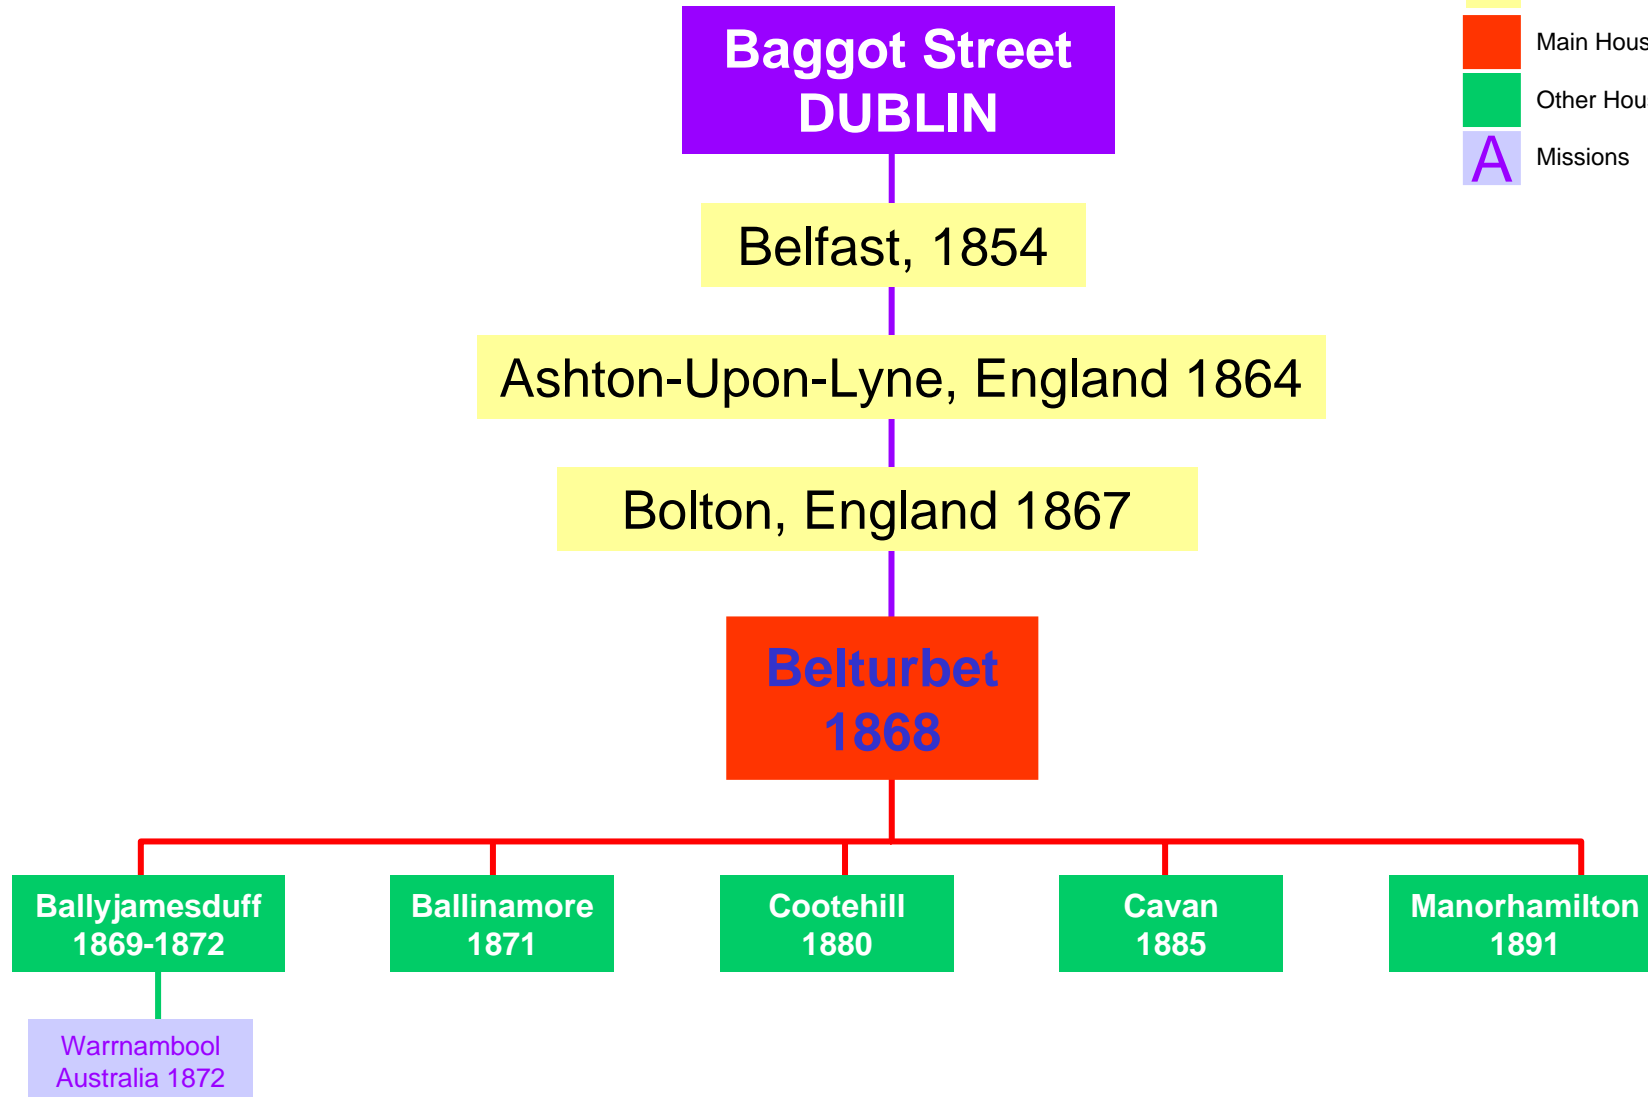

DEVELOPMENT OF FOUNDATIONS

Our tree diagrams show the origin and growth of foundations of the Sisters of Mercy in the Northern Province. They are based on the Diocesan Units which existed in the pre-Province era.

**Baggot Street
DUBLIN**

Tullamore 1836

Kells, 1844

Navan, 1853

**Strabane
1868**

Buncrana
1922

Mafeking, S Africa, 1897
Minna, Nigeria, 1975

**Derry
1848**

-  Baggot St Starting Point
-  Outside Diocese
-  Main House
-  Other Houses
-  Missions

DROMORE

KEY

-  Baggot St Starting Point
-  Outside Diocese
-  Main House
-  Other Houses
-  Missions

KILMORE

KEY

-  Baggot St Starting Point
-  Outside Diocese
-  Main House
-  Other Houses
-  Missions

NB
All of the Ballyjamesduff
community went to Warrnambool
in Australia in 1872

MEATH

MEATH MERCY UNION

AFRICA

Monze 1979

Fumbo 1983

Kaleya 1990

KEY