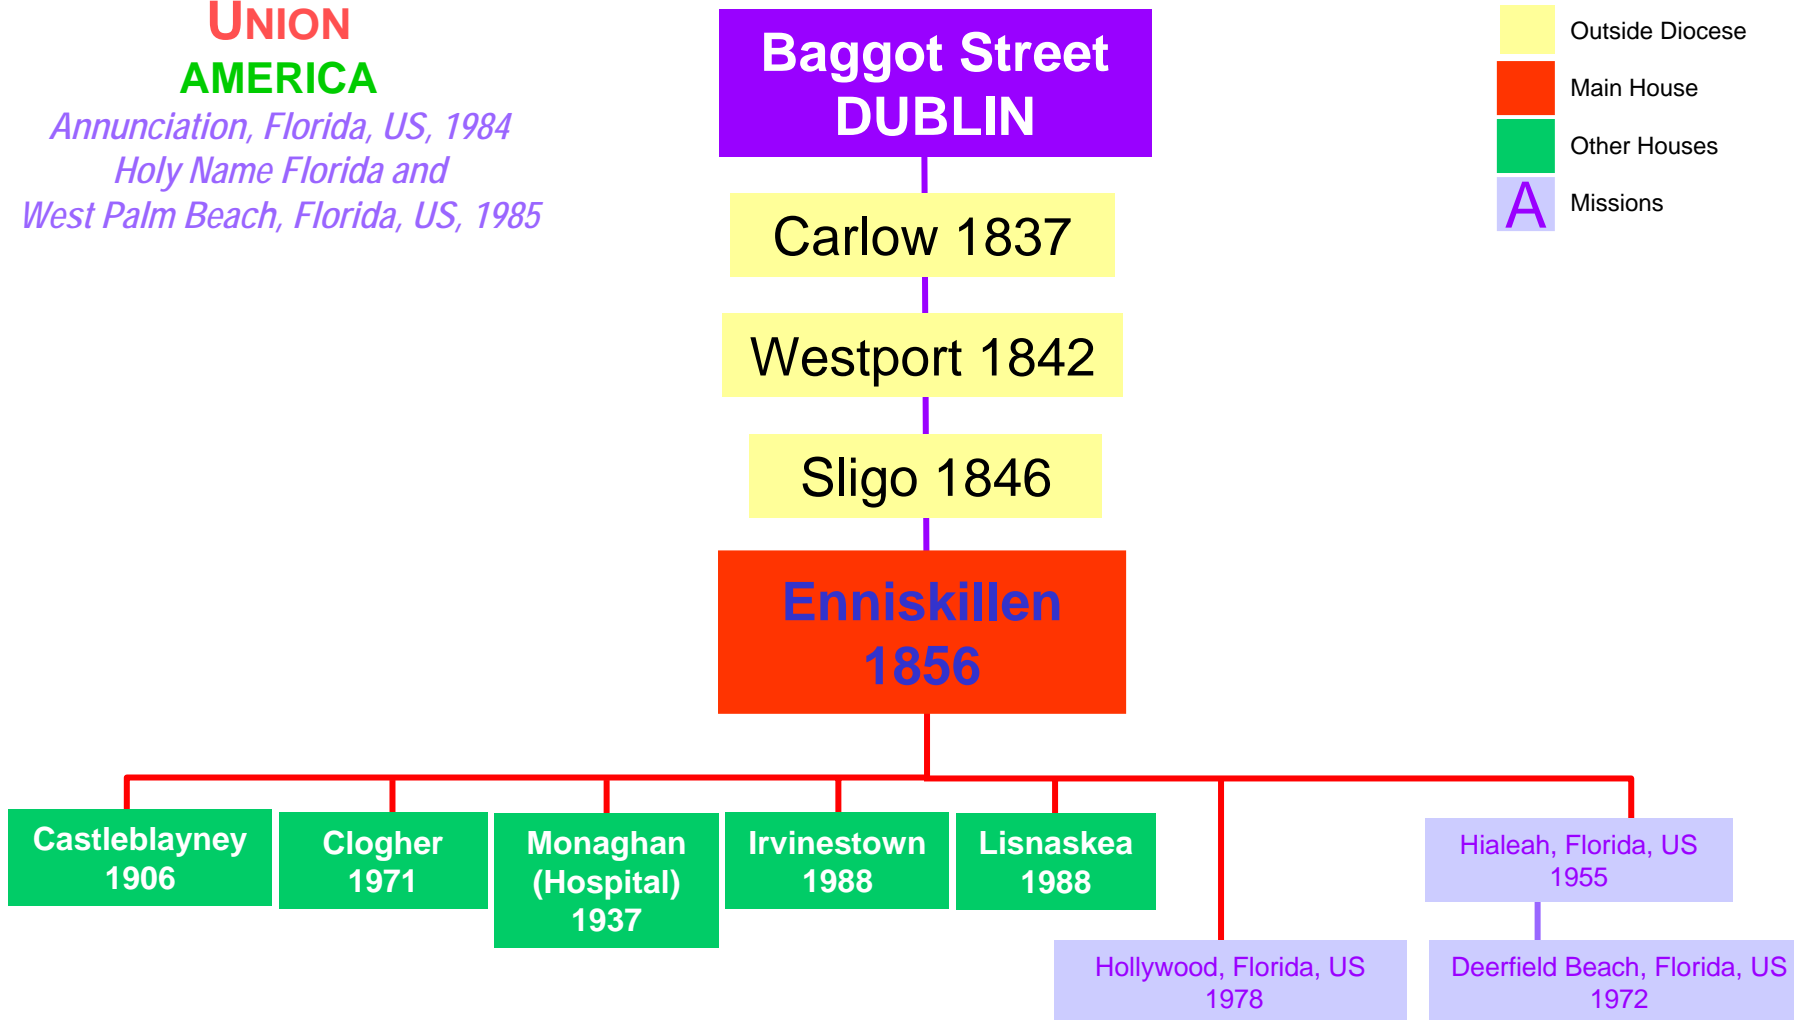

CLOGHER

CLOGHER MERCY UNION AMERICA

*Annunciation, Florida, US, 1984
Holy Name Florida and
West Palm Beach, Florida, US, 1985*

KEY

- Baggot St Starting Point
- Outside Diocese
- Main House
- Other Houses
- Missions