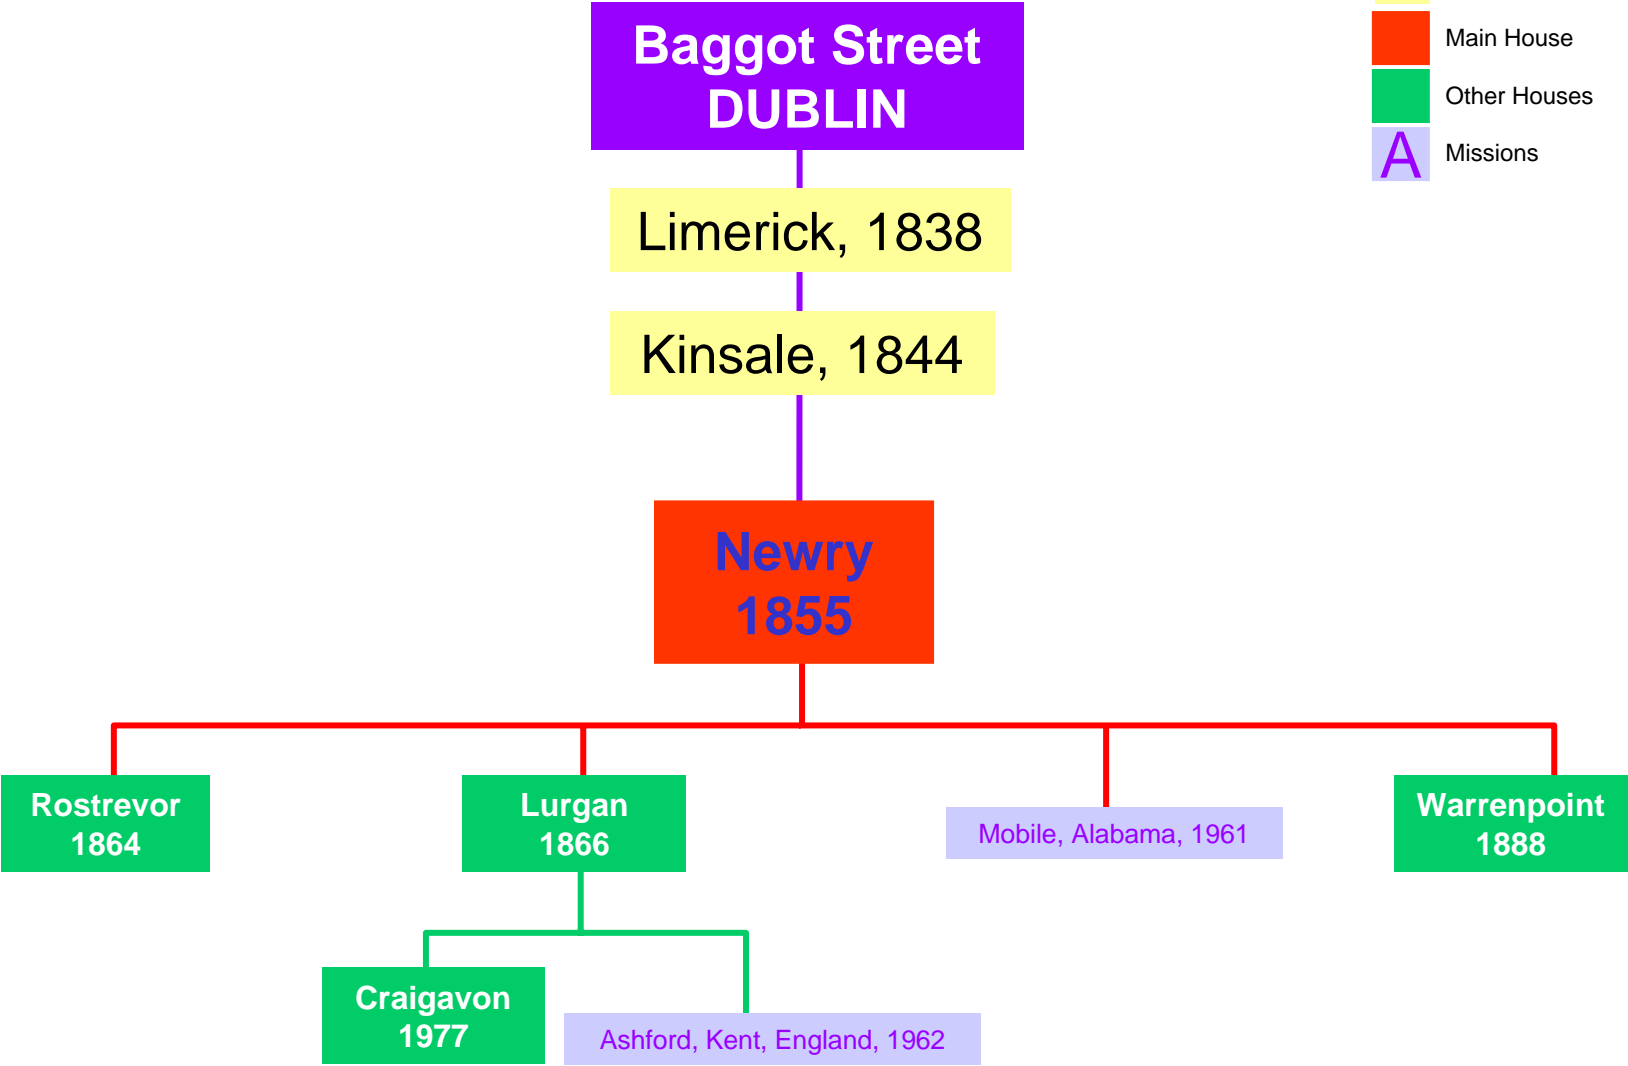

DEVELOPMENT OF FOUNDATIONS

Our tree diagrams show the origin and growth of foundations of the Sisters of Mercy in the Northern Province. They are based on the Diocesan Units which existed in the pre-Province era.

**Baggot Street
DUBLIN**

Tullamore 1836

Kells, 1844

Navan, 1853

**Strabane
1868**

Buncrana
1922

Mafeking, S Africa, 1897
Minna, Nigeria, 1975

**Derry
1848**

Omagh
1852-1855

Moville
1863

Carndonagh
1871

Kilrea
1925

Thornhill
1932

Dundee, Scotland 1860
Victoria Park, Perth, Australia 1899

DOWN & CONNOR

KEY

-  Baggot St Starting Point
-  Outside Diocese
-  Main House
-  Other Houses
-  Missions

DROMORE

KEY

-  Baggot St Starting Point
-  Outside Diocese
-  Main House
-  Other Houses
-  Missions

KILMORE

KEY

-  Baggot St Starting Point
-  Outside Diocese
-  Main House
-  Other Houses
-  Missions