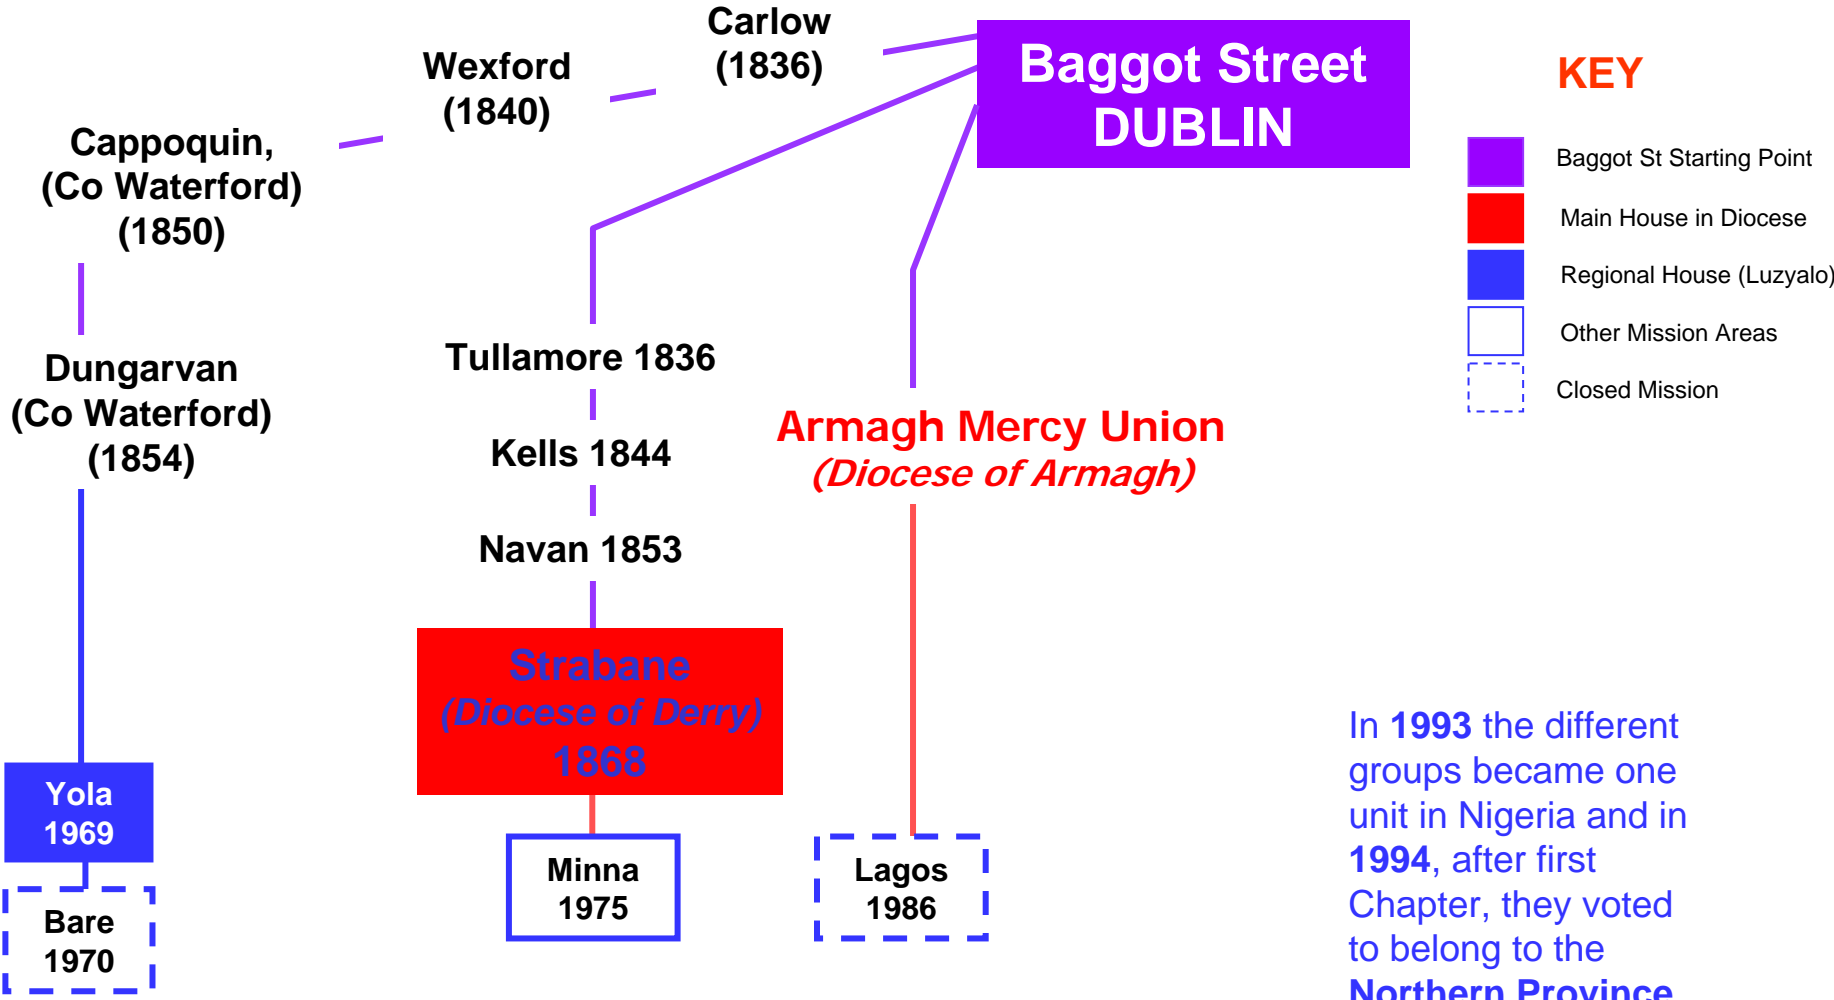

**Baggot Street
DUBLIN**

Tullamore 1836

Kells, 1844

Navan, 1853

**Strabane
1868**

Buncrana
1922

Mafeking, S Africa, 1897
Minna, Nigeria, 1975

**Derry
1848**

-  Baggot St Starting Point
-  Outside Diocese
-  Main House
-  Other Houses
-  Missions

DROMORE

KEY

-  Baggot St Starting Point
-  Outside Diocese
-  Main House
-  Other Houses
-  Missions

KILMORE

KEY

-  Baggot St Starting Point
-  Outside Diocese
-  Main House
-  Other Houses
-  Missions

-  Baggot St Starting Point
-  Outside Diocese
-  Main House
-  Other Houses
-  Missions

**Baggot Street
DUBLIN**

**Tullamore
1836**

RAPHOE

KEY

-  Baggot St Starting Point
-  Outside Diocese
-  Main House
-  Other Houses
-  Missions

NIGERIAN MISSION REGION

In **1993** the different groups became one unit in Nigeria and in **1994**, after first Chapter, they voted to belong to the **Northern Province**

ZAMBIAN MISSION REGION