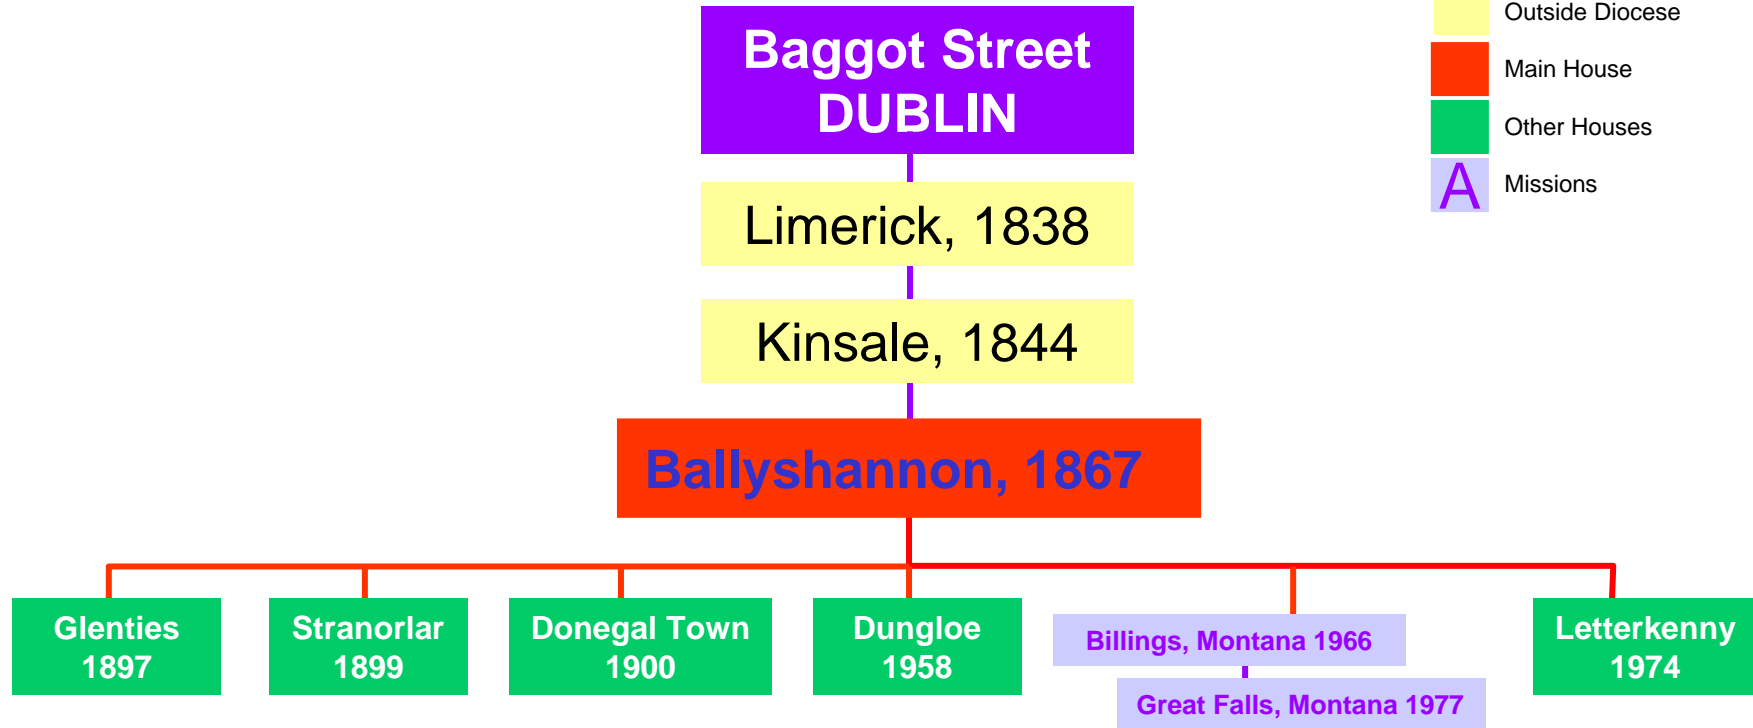

DEVELOPMENT OF FOUNDATIONS

Our tree diagrams show the origin and growth of foundations of the Sisters of Mercy in the Northern Province. They are based on the Diocesan Units which existed in the pre-Province era.

**Baggot Street
DUBLIN**

Tullamore 1836

Kells, 1844

Navan, 1853

**Strabane
1868**

Buncrana
1922

Mafeking, S Africa, 1897
Minna, Nigeria, 1975

**Derry
1848**

-  Baggot St Starting Point
-  Outside Diocese
-  Main House
-  Other Houses
-  Missions

**Baggot Street
DUBLIN**

**Tullamore
1836**

RAPHOE

KEY

-  Baggot St Starting Point
-  Outside Diocese
-  Main House
-  Other Houses
-  Missions

NIGERIAN MISSION REGION

In **1993** the different groups became one unit in Nigeria and in **1994**, after first Chapter, they voted to belong to the **Northern Province**

ZAMBIAN MISSION REGION